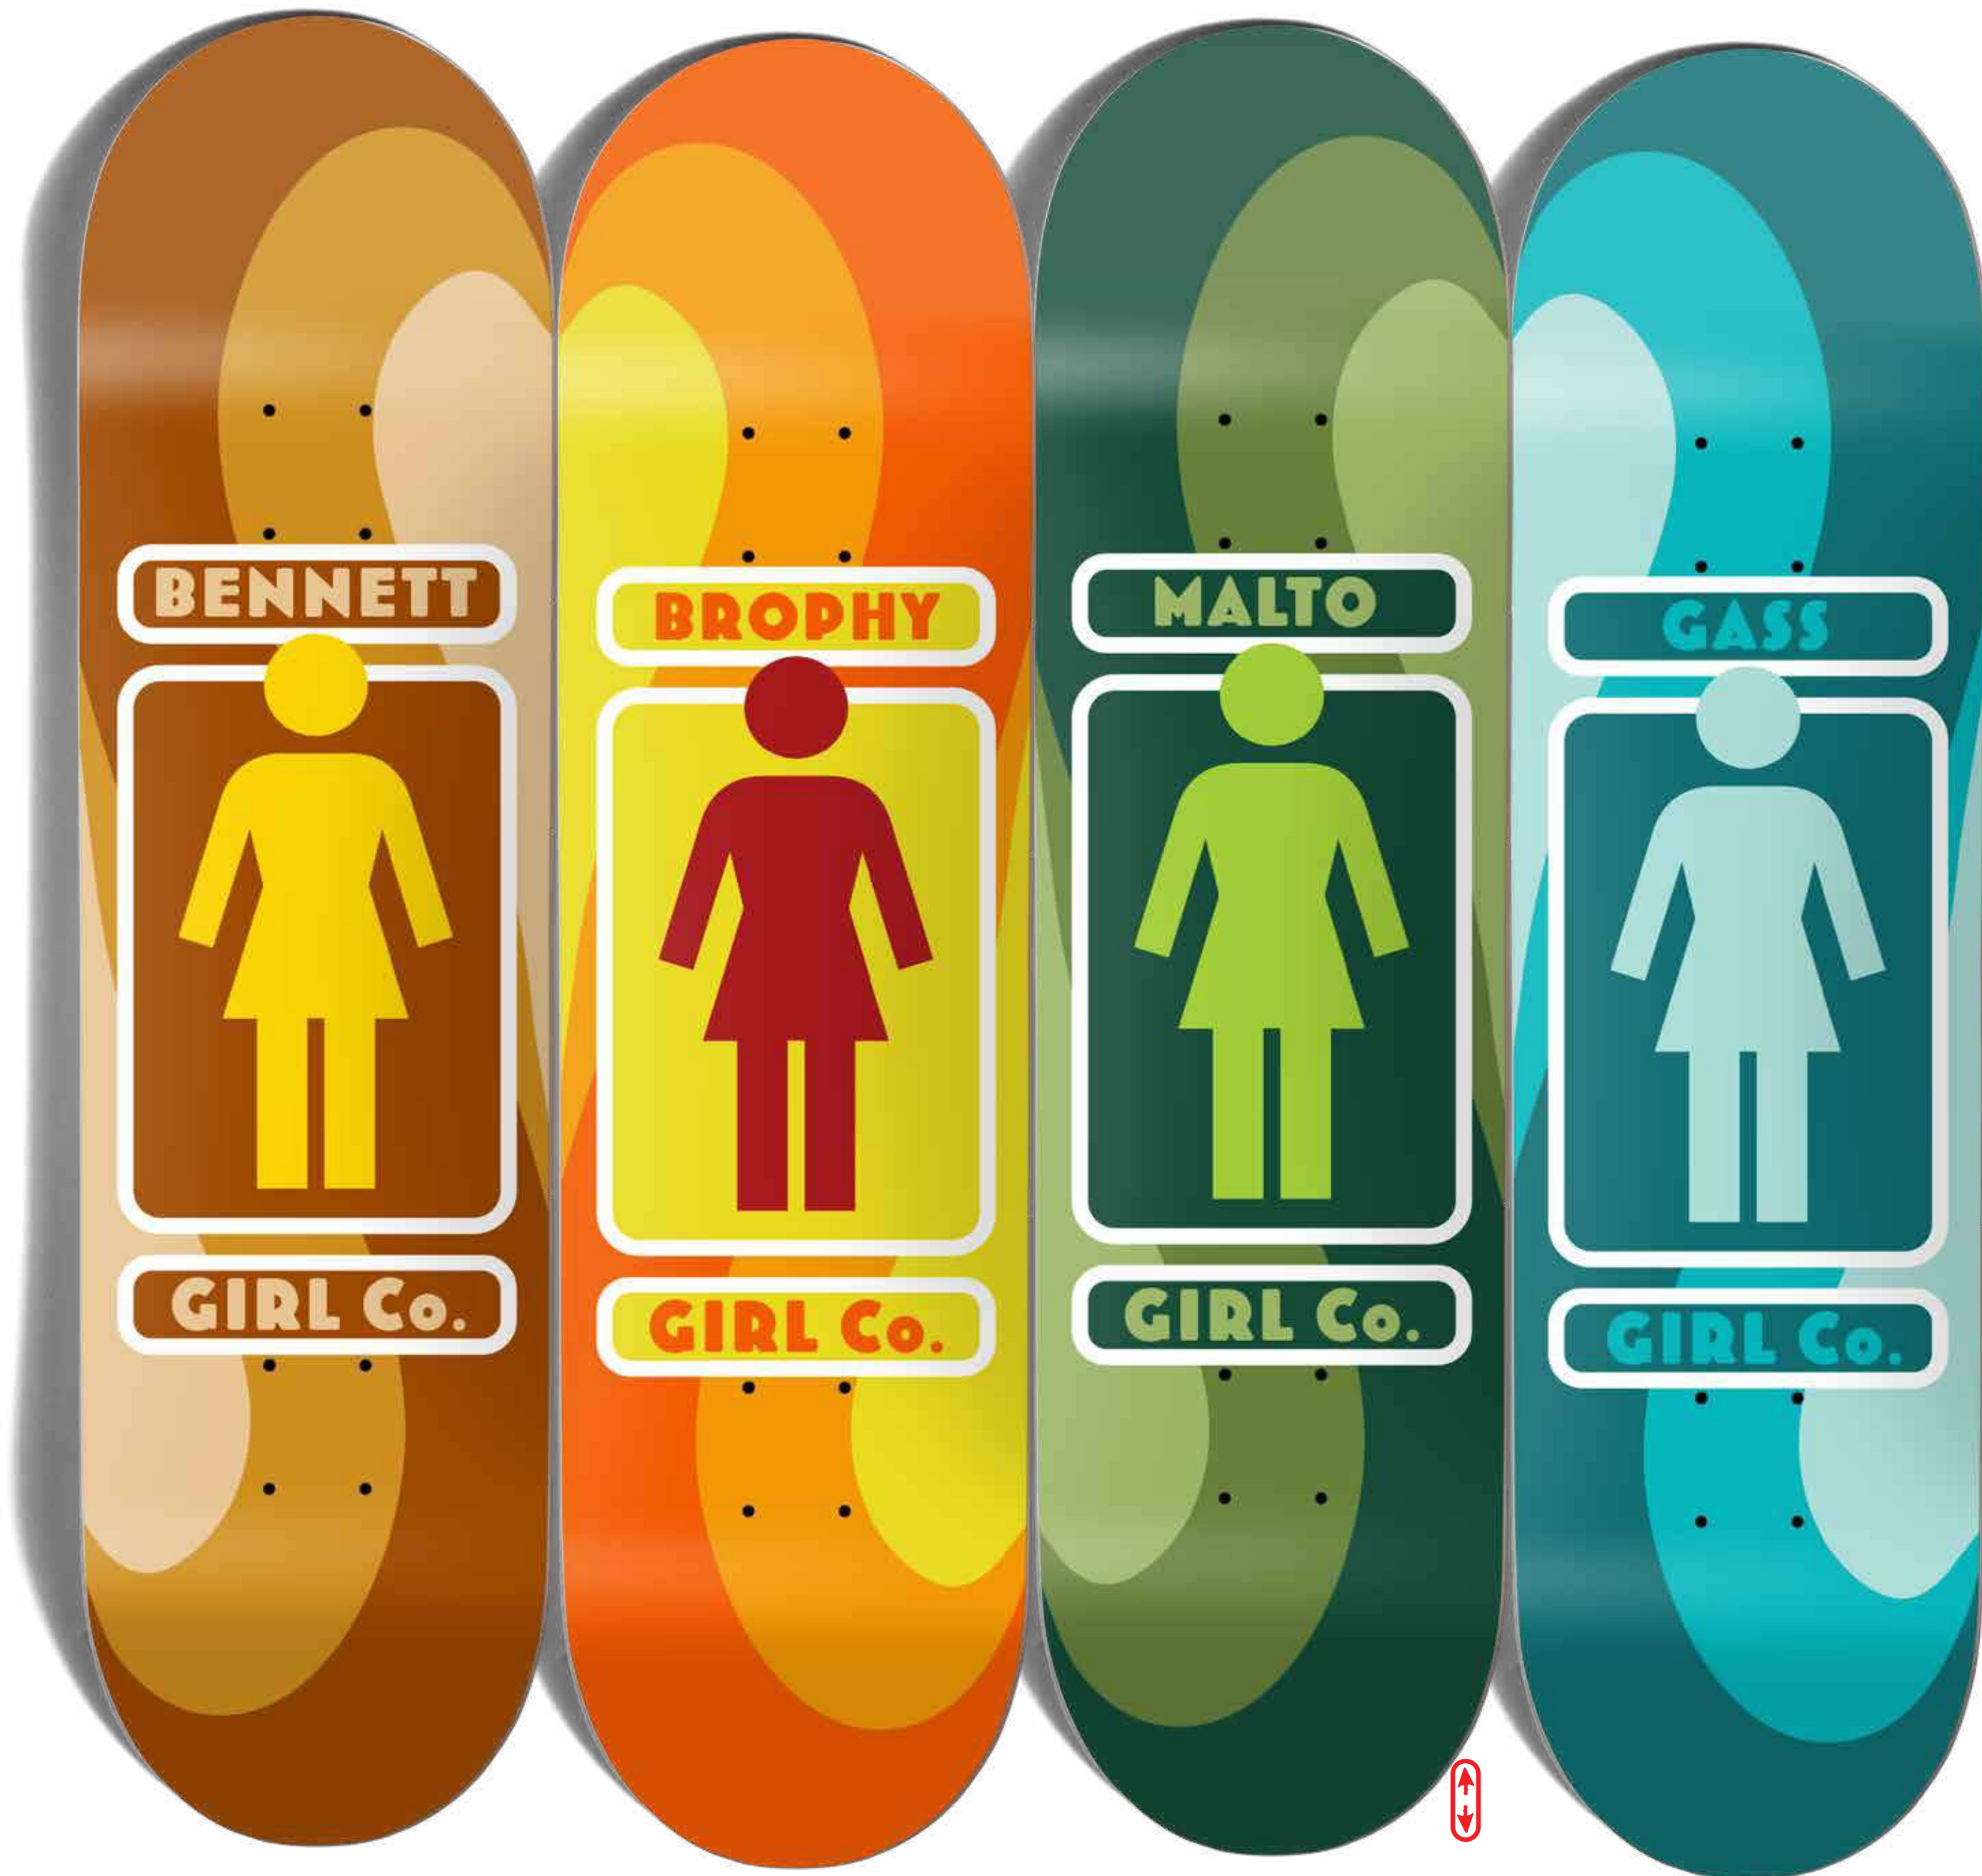

PATCHES ATTACH VIA
VELCRO BACKING

LEGEND HEAD BEANIE WITH PATCH SET

YOU CHOOSE WHICH OF FOUR PATCHES TO WEAR

- HEAVYWEIGHT CABLE BEANIE FEATURING VELCRO PAD
- PACKAGED WITH A FOUR PATCH "LEGEND HEADS" SET
- ONE EACH, LANCE, ED, GONZ AND NATAS ART
- WOVEN PATCHES ARE 2" IN DIAMETER & VELCRO-BACKED

MODERNICA OG STICKER SET

- INCLUDES 4 STICKERS
- 4.5" TALL CLEAR VINYL
- ONE EACH, LANCE, ED, GONZ AND NATAS ART

MODERNICA

Since 2009, **Girl Skateboards** has partnered with **(RED)** to help strengthen healthcare systems and support equitable access to HIV testing and treatment in Sub-Saharan Africa.

Breana Geering represents Girl in this latest (RED) offering. Art making by **Tuesday Lewman.**

(RED) SOCKS
COMFORTABLE FEET COVERINGS

G045 : 8 X 31.5"
G053 : 8.5 X 32"

93TIL LOVERS

NIELS BENNETT
G027 : 8.25 X 31.625"
G053 : 8.5 X 32"