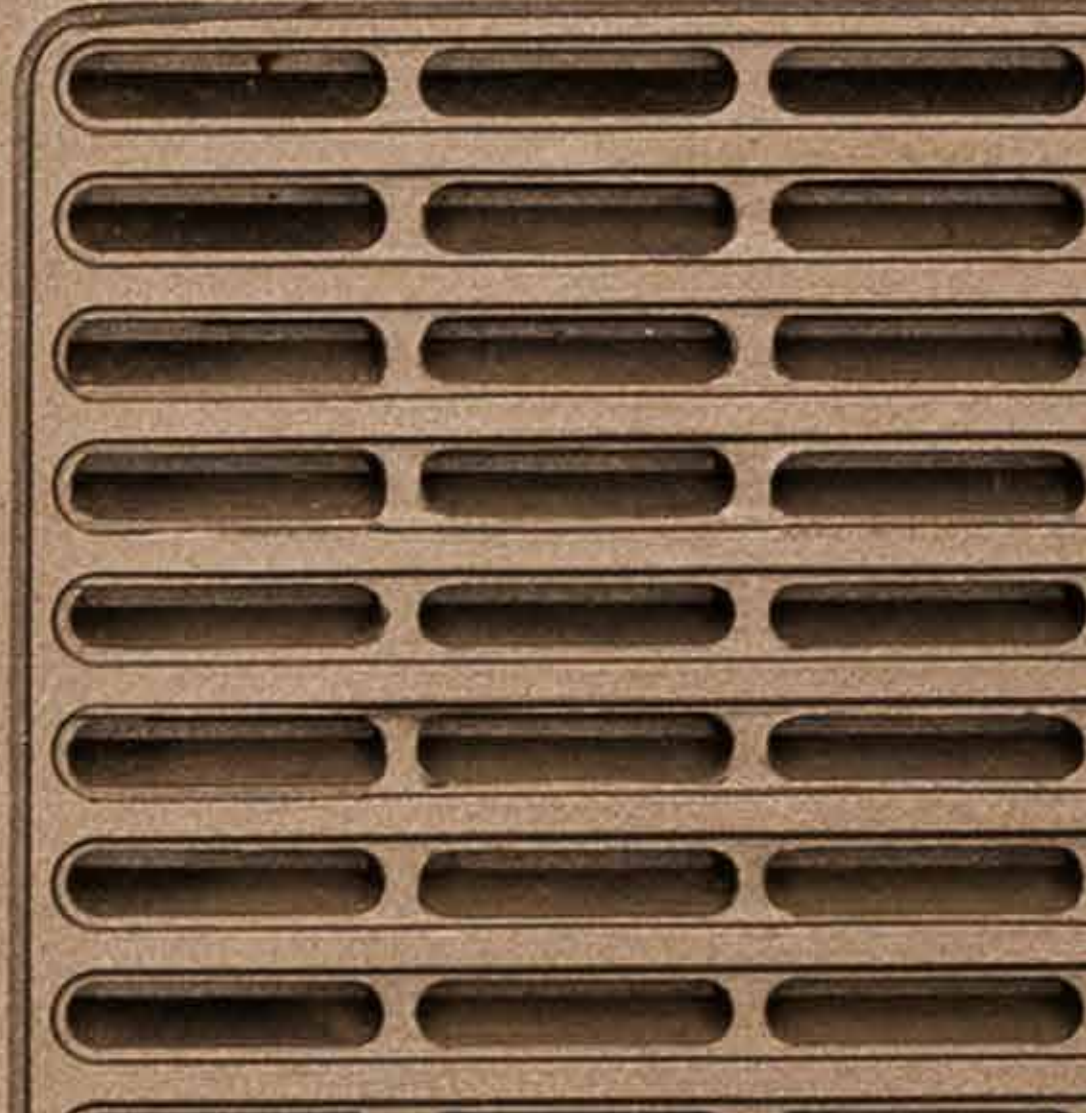

WALL RIDE

DROP 3
FALL. 24

1-83

GIRL / CHOCOLATE / ROYAL / CRAILTAP

CHOCOLATE
skateboards

VHF I
VHF III
UHF

- CHOCOLATE VIDEO AD
- 411 VIDEO MAGAZINE
- 1994

CHOCOLATE KISS