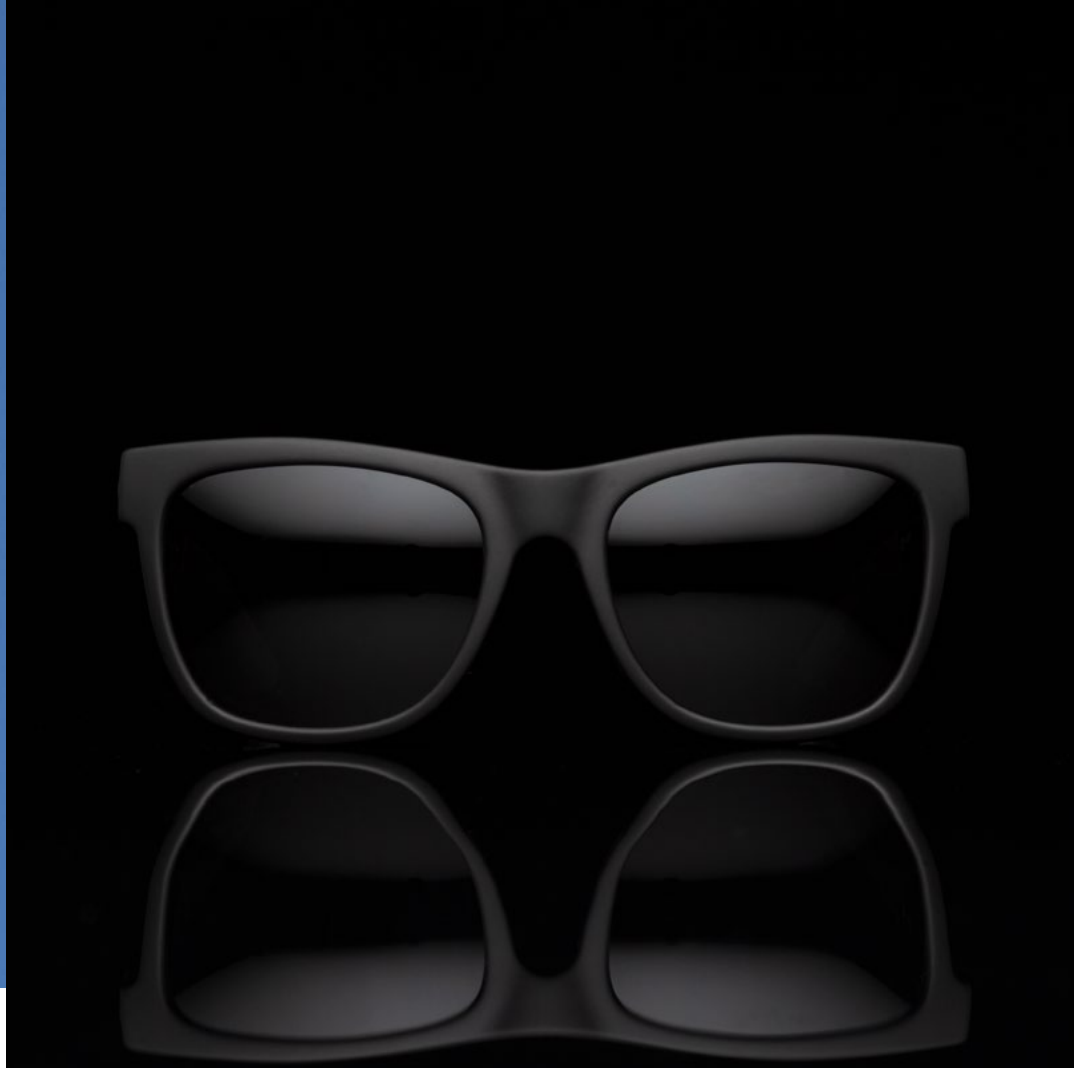

PERFORMANCE

Technical frame features with performance lenses. Eyewear purpose-built to weather the elements, enhance any outdoor activity and provide superior protection.