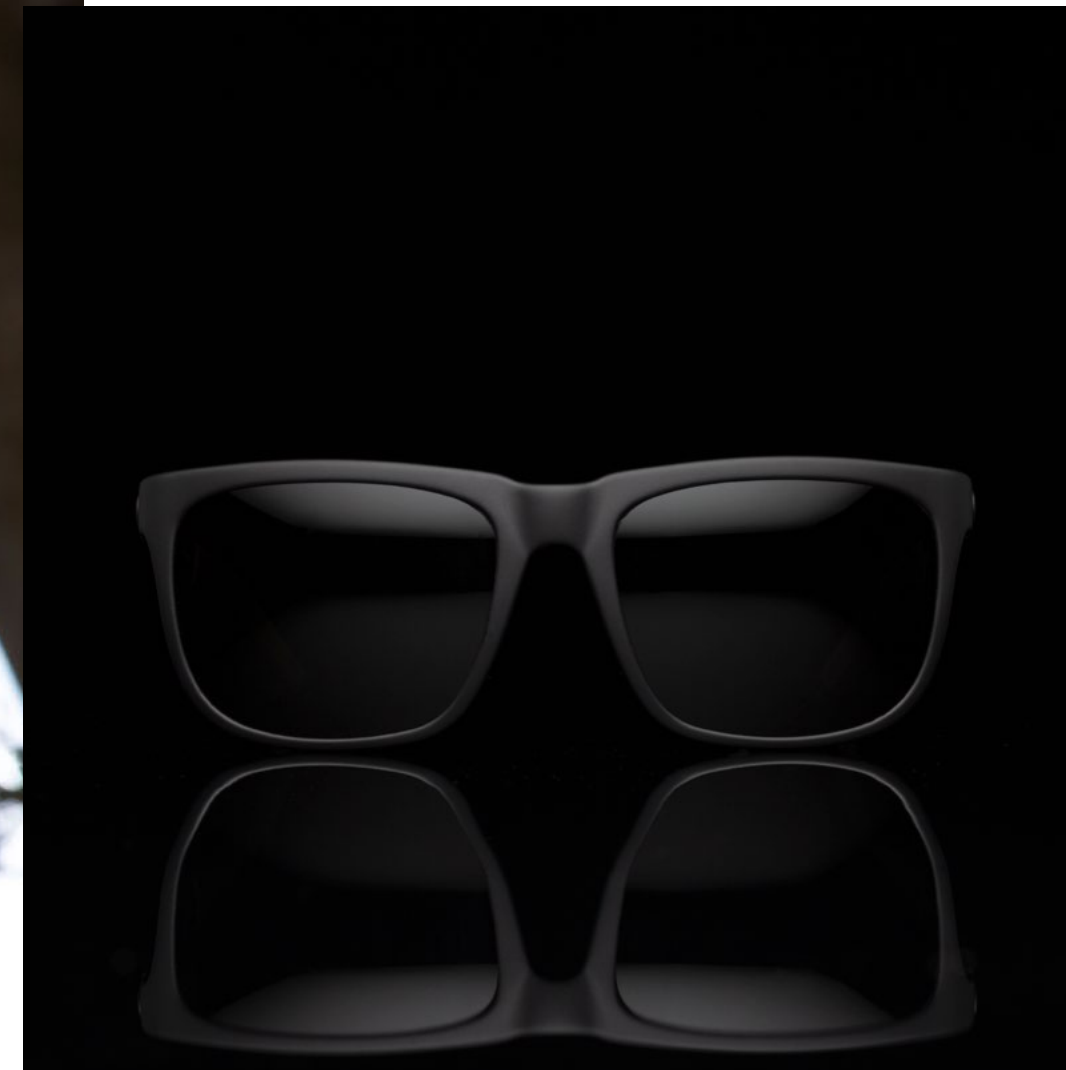

Matte Silver / Grey Polar
EE18401342

Shiny Gold / Grey Polar
EE18409842

HAMPTON \$250

A premium round wireframe with a medium fit. The Hampton is a sophisticated throwback to groovier times.

Hampton Shiny Gold / Grey Polar
EE17909842

EVERYDAY

Versatility in style and performance. Quality eyewear, in classic shapes for comfort in any situation.

BELLEVUE \$120-\$160 **NEW**

Iconic style with a modern approach. The lightweight rounded shape of the Bellevue is perfect for small and medium faces. Seize the day with this all-day, any occasion shade.