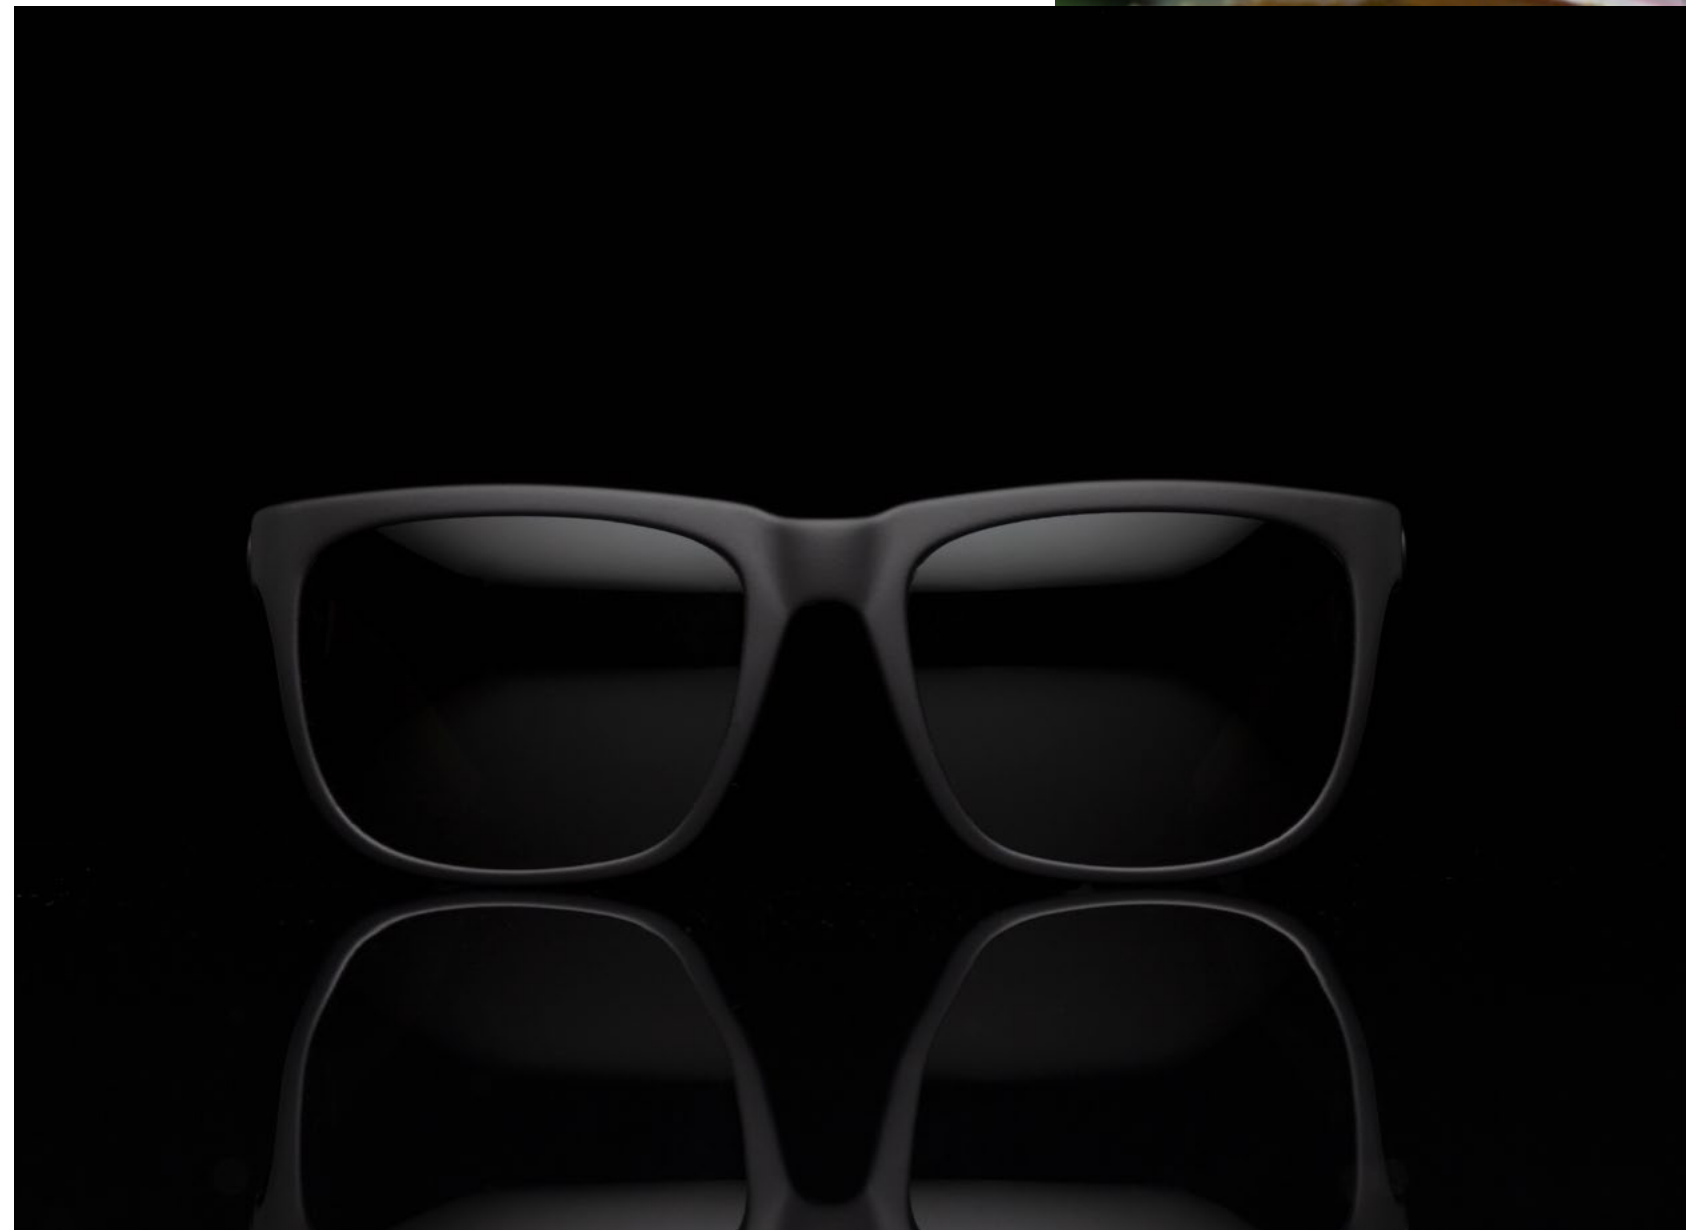

100% UV PROTECTION

98% HEV (BLUE LIGHT) PROTECTION

PROTECTS YOUR EYES AND THE SKIN AROUND YOUR EYES FROM SUN DAMAGE

IMPROVES CLARITY AND MAINTAINS NATURAL COLOR PERCEPTION

SUSTAINABILITY

We are putting a new emphasis on improving our environmental impact. We are investing in new processes and more sustainable material stories. It's not perfect, but it is an improvement on where we've been. This effort is a long-term commitment, and our goal is to get better here every season.