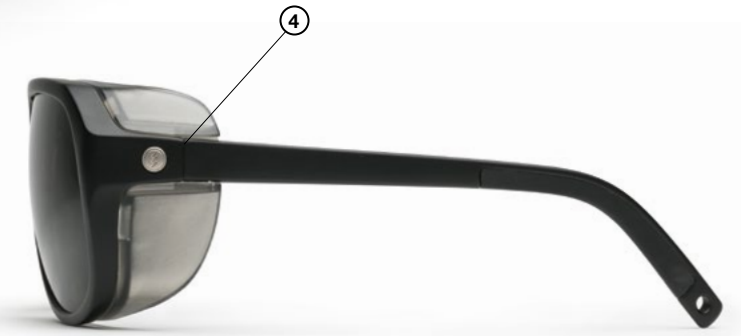

KEY FEATURES

- ① **REMOVABLE EYE MASK**
  Reduces exposure to sun, wind, water, dust.
- ② **HIDDEN LENS VENTILATION SYSTEM**
  Reduces inner lens fogging.
- ③ **PERFORMANCE GRIP**
  Nose bridge and temple tips.
- ④ **DOUBLE ACTION HINGE SYSTEM**
  Reduces weight and enhances durability.
- ⑤ **6 BASE LENS CURVATURE**
  Enhanced performance visibility.
- ⑥ **LEASH HOLES**
  High activity insurance.