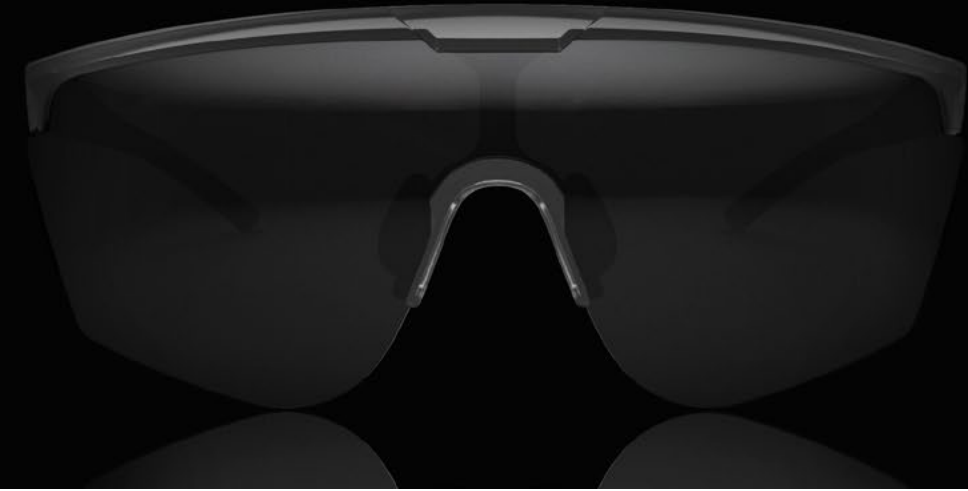

NASHVILLE XL \$160

The Nashville XL is a large round-shaped version of the legendary Knoxville. Distinct and smooth shapes bring this piece to life: more protection, same a lightweight fit.

Matte Black / Grey Polar
EE17101042

COVE

COVE \$120-\$160 **NEW**

Introducing our first wrap in a semi-rimless frame. As stylish as a mullet minus the business in the front, this animal is all party. Bring your favorite 18 pack to the Cove and set up for days of fun with this ultralight bad boy.