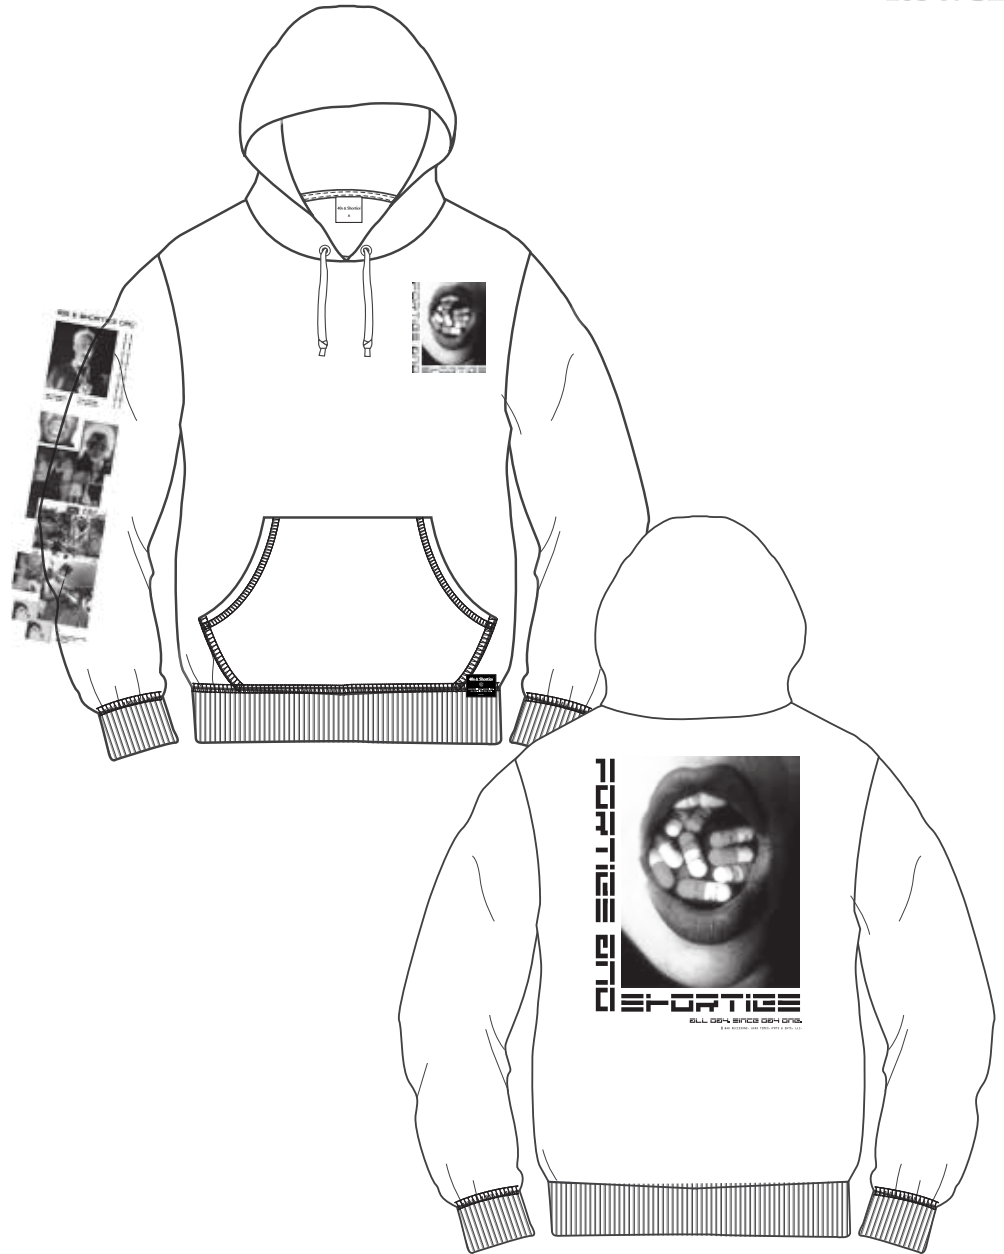

BAD DECISIONS,  
GOOD TIMES. //

FUCK HARDER,  
NOT SMARTER.

★ ALL DAY SINCE DAY ONE.  
LAD IN THE U.S.A.  
EST'D 2012

ALL DAY SINCE DAY ONE.  
LAD IN THE U.S.A.  
EST'D 2012

MOUTHFUL HOODIE

APPAREL / Pullover Hoodie