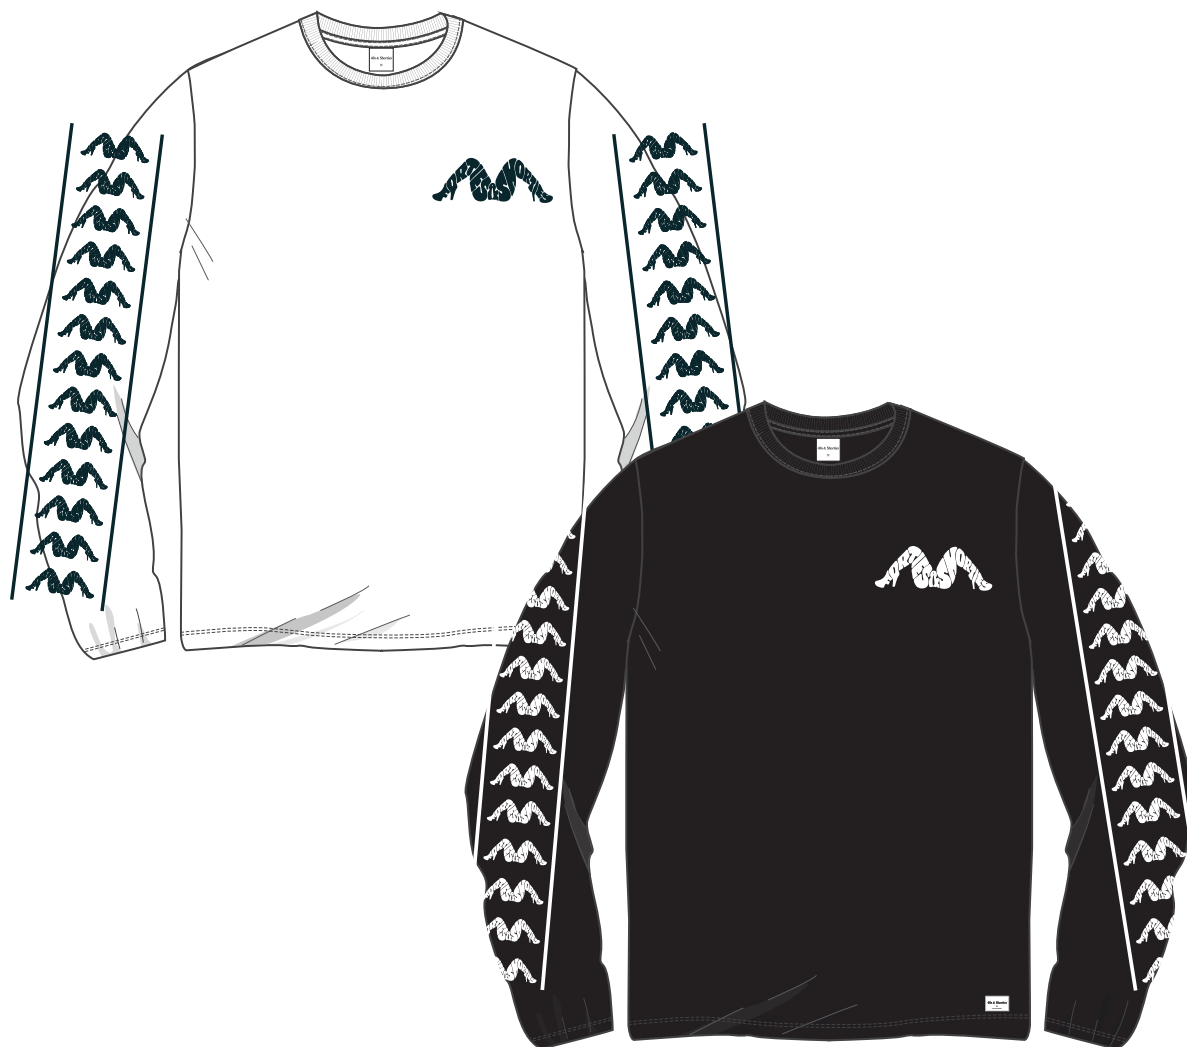

100% Cotton

**F  
O  
R  
T  
I  
E  
S  
'  
N'  
  
S  
H  
O  
R  
T  
I  
E  
S**

**HEAD FIRST LONGSLEEVE**

APPAREL / Tees (L/S)

Colors: Navy  
100% Cotton

Children  
of the night

40S & SHORTIES CO.  
H.F.S.

**NIGHTLIFE LONG SLEEVE**

APPAREL / Tees (L/S)

Colors: Black  
100% Cotton

**SPREAD LONGSLEEVE**

APPAREL / Tees (L/S)  
Colors: White, Black  
100% Cotton

**SATIVA LONGSLEEVE**

APPAREL / Tees (L/S)

Colors: White  
100% Cotton