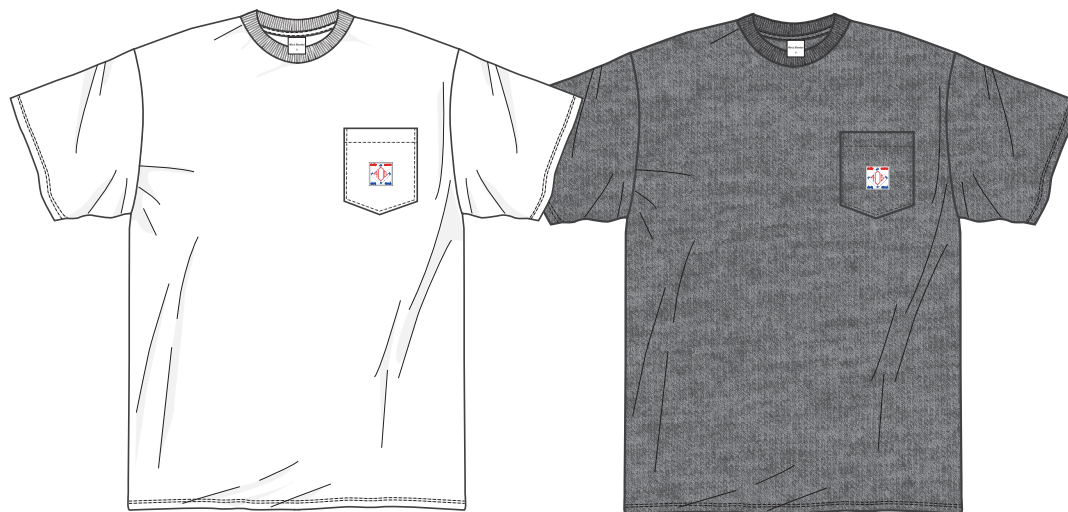

Colors: White, Navy  
100% Cotton

®  
**40S & SHORTIES**

**BAD DECISIONS. GOOD TIMES.  
WORLDWIDE**

**GENERAL TEE**

APPAREL / Tees (FRONT-BACK)

Colors: White, Black  
100% Cotton

**CREEPERS TEE**

APPAREL / Tee

Colors: White, Black  
100% Cotton

FRTS. AND SHTS., LLC.

P&B Tee

APPAREL / (FRONT ONLY)

Colors: White, Navy  
100% Cotton

PKT. LABEL DETAIL

**STANDARD LABEL POCKET TEE**

APPAREL / Pocket Tee

Colors: White, Charcoal Heather, Black  
100% Cotton

**FINGERS**

APPAREL / Tees (FRONT-BACK)

Colors: White, Black  
100% Cotton

SATIVA

APPAREL / Tees

Colors: White  
100% Cotton

HIGH DENSITY PRINT