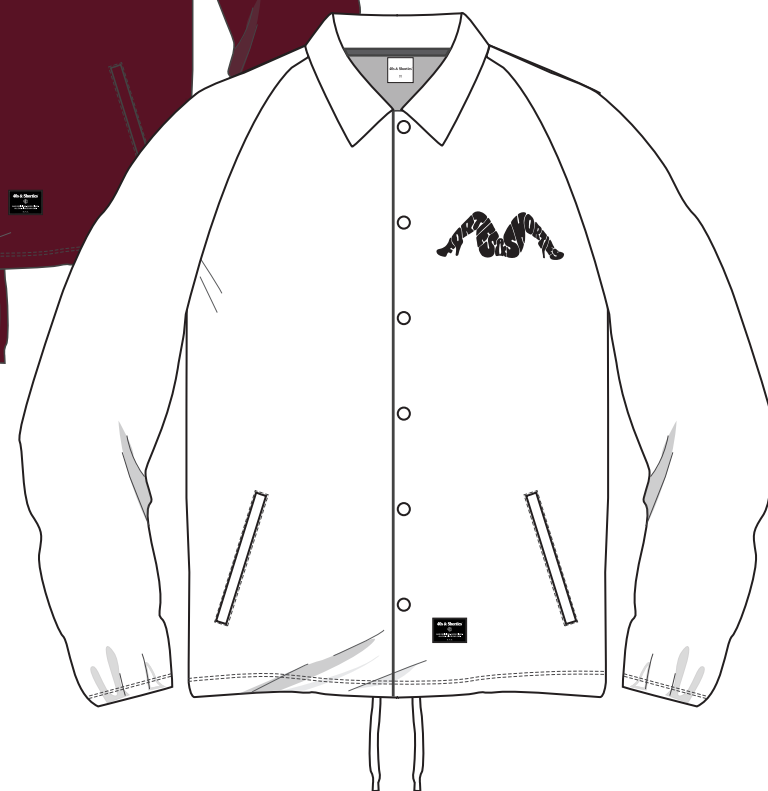

APPAREL / Coaches Jacket

Colors: Navy

100% Nylon Shell / 100% Polyester Lining

**MOUTHFUL COACHES JACKET**

APPAREL / Coaches Jacket

Colors: White

100% Nylon Shell / 100% Polyester Lining

**SPREAD COACHES JACKET**